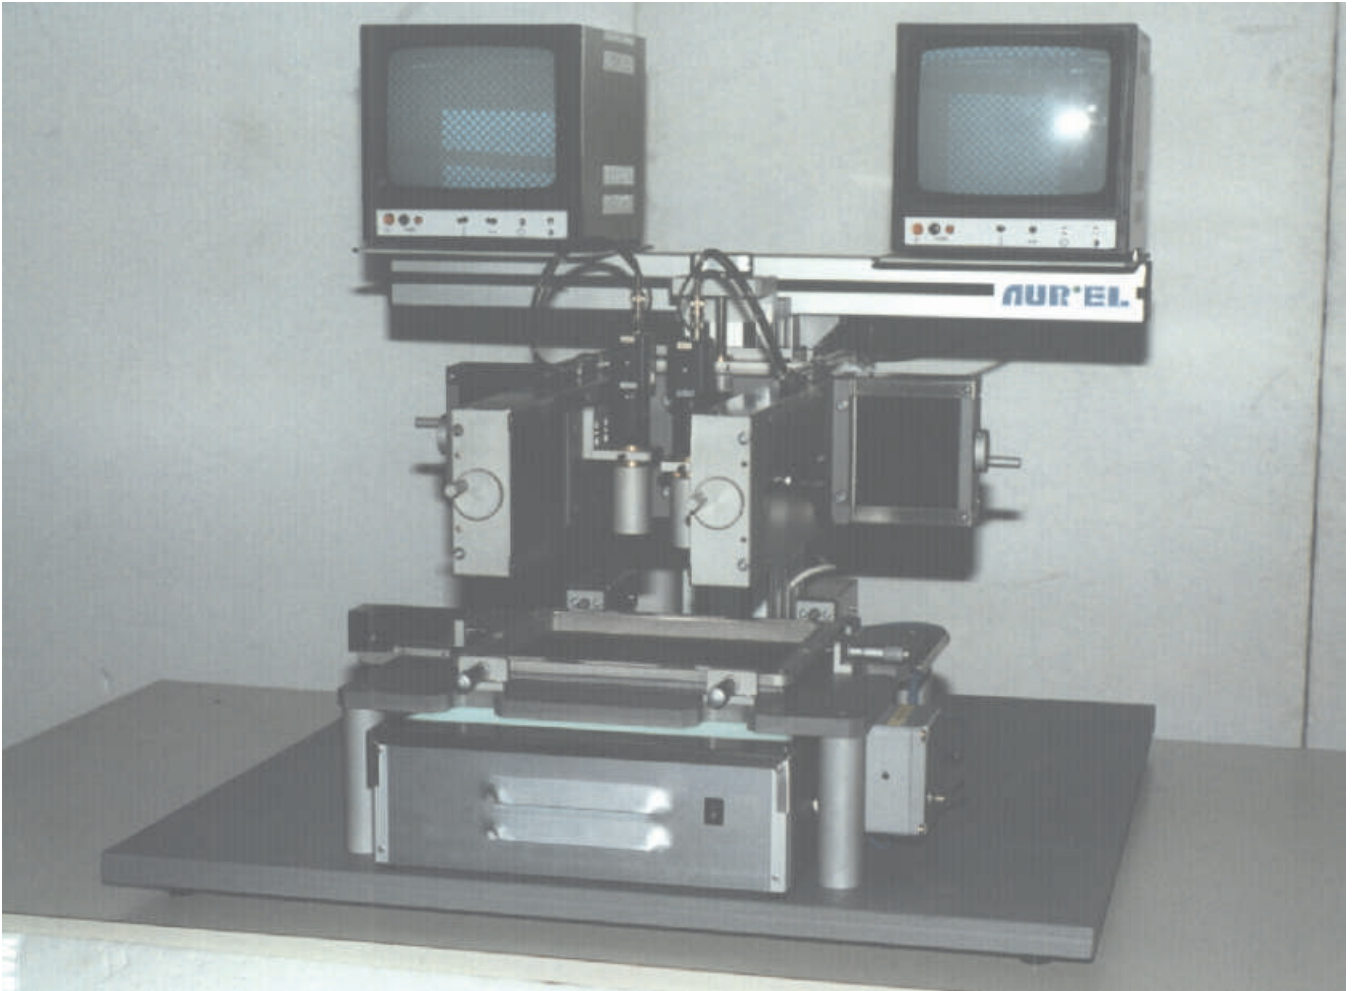

## OFF LINE SCREEN ALIGNER

- \* Max Screen size 12" x 12"
- \* TV Camera adjustable over the screen area
- \* Lighted Table with Glass Mask
- \* Micrometric centesimal result

### Applications:

Easier!

Screen Printer Setup  
Printing of Multilayers  
Printing of LTCC

Specification are subject to change without prior notice.